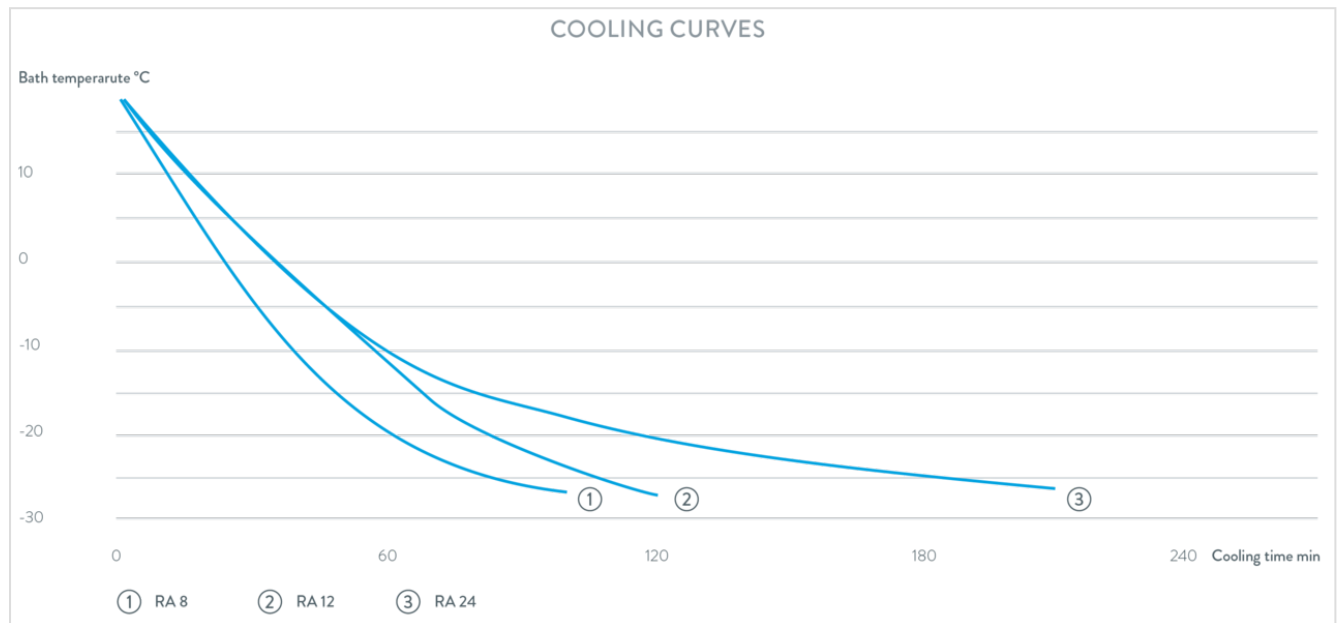

PRODUCT DATA SHEET

Standing: 2021-07-21

LAUDA Alpha RA 24

Cooling thermostat 230 V; 50 Hz

Part Number: L000640

Standard accessories

- hose link for pump connections